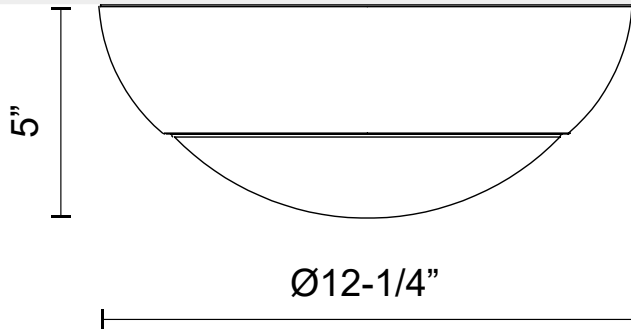

alora mood

P. 1.855.855.8926

CANADA: 19054 28TH Avenue Surrey - BC V3Z 6M3

USA: 3035 E. Lone Mountain Rd - Las Vegas, NV, 89081

RUBIO FM522211

FIXTURE DIMENSIONS	D12-1/4" x H5"
LAMP TYPE	E26
MAX WATTAGE	60W
BULB QTY	2
BULBS INCLUDED	No
VOLTAGE	120V
GLASS DETAILS	Opal Glass
MATERIAL	Aluminum; Glass; Steel;
LOCATION	Dry
BRAND	Alora Mood

[D - Diameter, L - Length, W - Width, H - Height, E - Extension]

AVAILABLE FINISHES:

FM522211MBOP
Matte Black/Opal
Matte Glass

FM522211AGOP
Aged Gold/Opal
Matte Glass

*For complete warranty terms, please visit: www.aloralighting.com/warranty